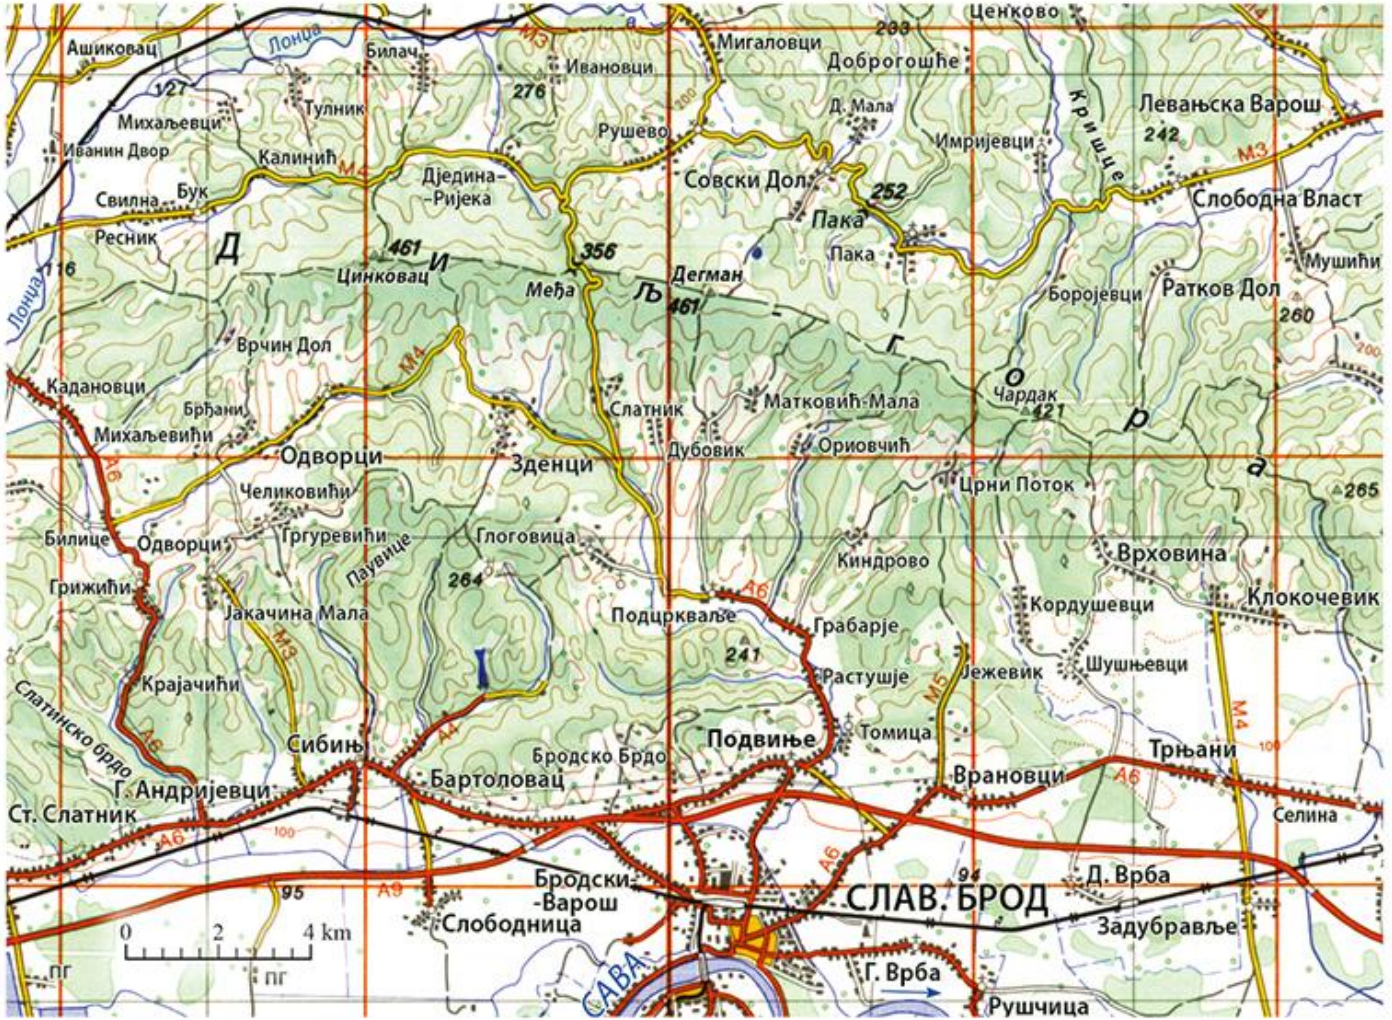

Дилъ гора

?????????: M. Belak, M. Sarkoti? Šlat, D. Paveli?, „An Occurrence of Badenian Rhyolitic Volcanoclastic Rocks From Middle Parts of Mt. Dilj (Eastern Croatia)", *Geološki vjesnik*, 1991, 44; M. Kova?i? ? ??., „Gornjomiocenski sedimenti Dilj gore (Late Miocene Sediments of Dilj Mt.)", *Proceedings of the 3rd Croatian Geological Congress, Abstracts Book*, 2005, 77–78; ?. Kova?i? ? ??., „Composition and Provenance of Neogene Sedimentary Rocks of Dilj Gora Mt. (South Pannonian Basin, Croatia)", *Geologia Croatica*, 2011, 64, 2.